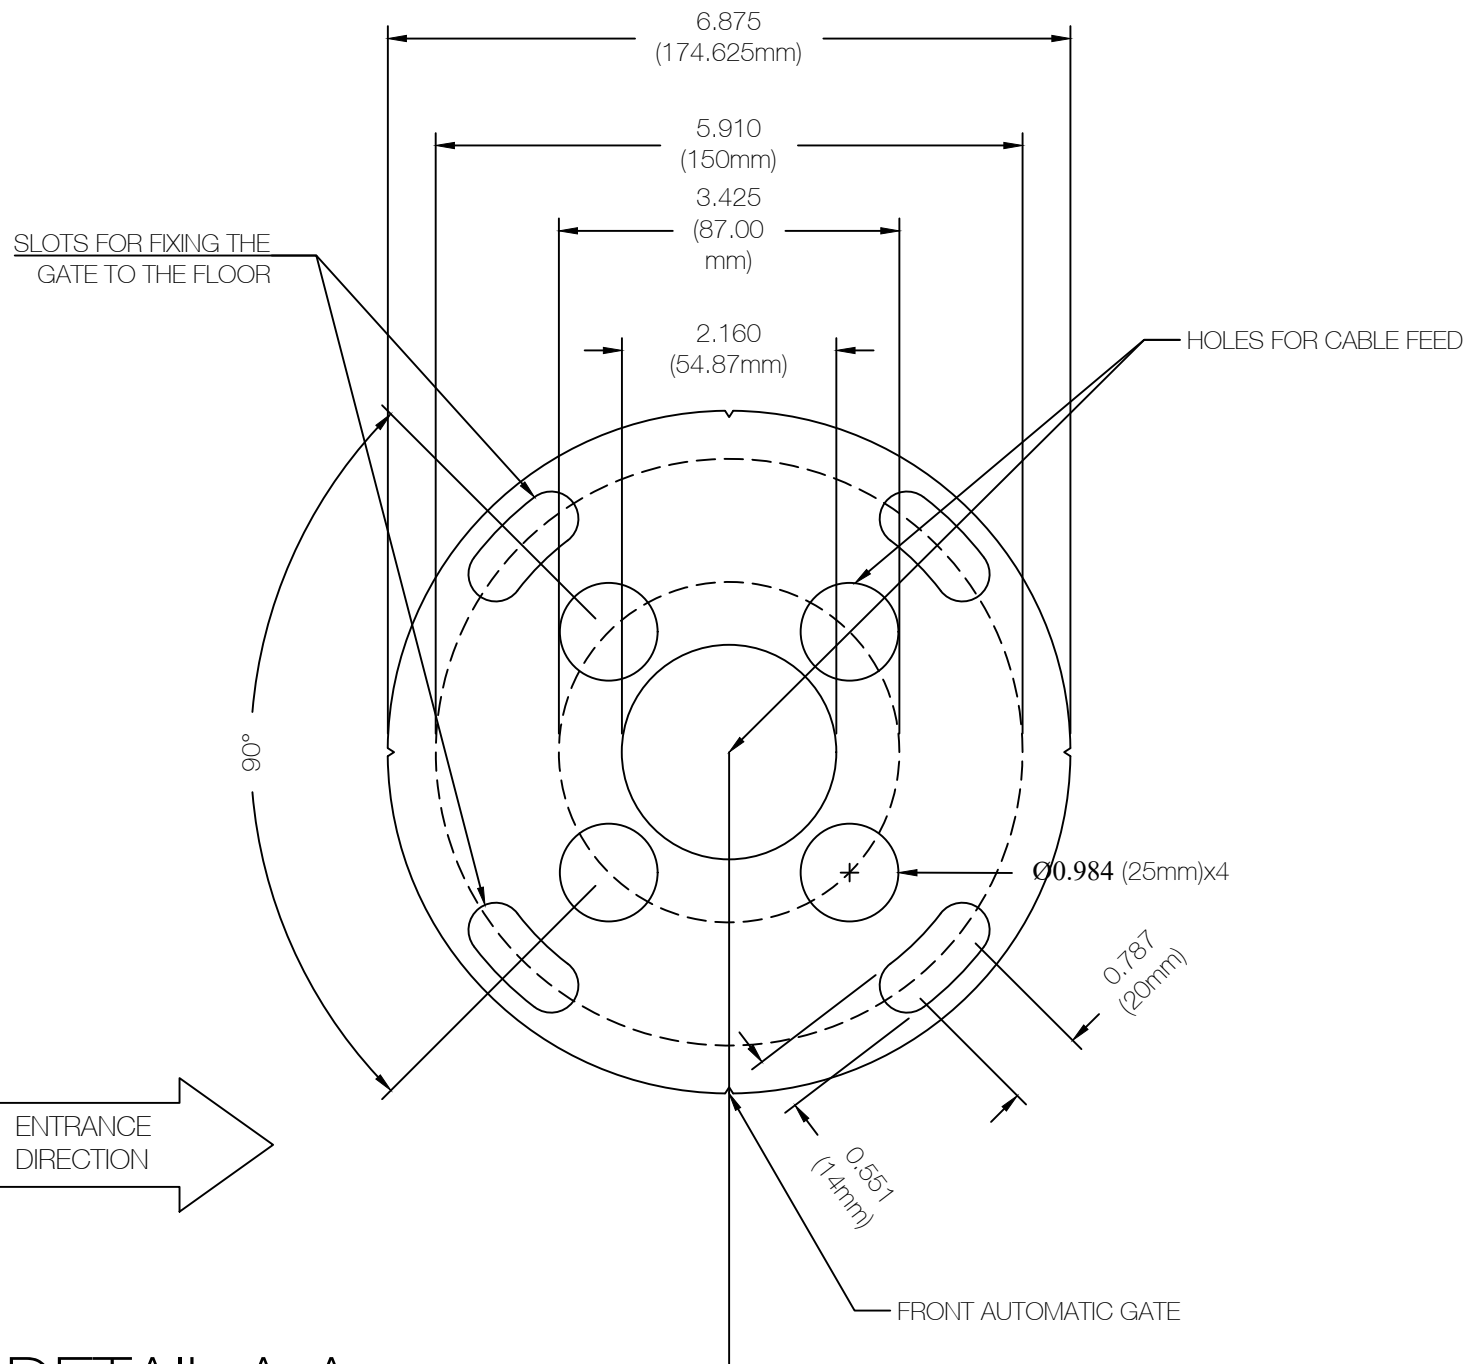

TURNSTILE SECURITY SYSTEM INC

40 ERIN PARK DRIVE  
ERIN, ON NOB 1T0  
TELL: (519)833-9494  
TOLL FREE: (888)371-7922

MODEL:  
AUTO GATE 5000 SERRIES  
ASSY NAME:

MATERIAL:

RAW MATERIAL SIZE:

PART/ASSY NAME:

SIZE: A2

PART NO:

REV: 0

AUTO GATE 5000 SERRIES

DRAWN GADP :	DATE: 09/JUL/2020
CHECKED GUENTER:	DATE:
APPROVED PERRY	DATE:

ALL DIMENSIONS SHOWN IN INCHES & MM.

SHEET:

1 OF 2

SEE DETAIL A-A

SLOTS FOR FIXING THE GATE TO THE FLOOR

HOLES FOR CABLE FEED

ENTRANCE DIRECTION

FRONT AUTOMATIC GATE

SIZE: A2

PART NO:

REV: 0

AUTO GATE 5000 SERRIES  
DETAIL A-A

DRAWN GADP : DATE: 09/JUL/2020

CHECKED GUENTER: DATE:

APPROVED PERRY DATE:

ALL DIMENSIONS SHOWN IN INCHES & MM.  
SHEET:  
1 OF 2