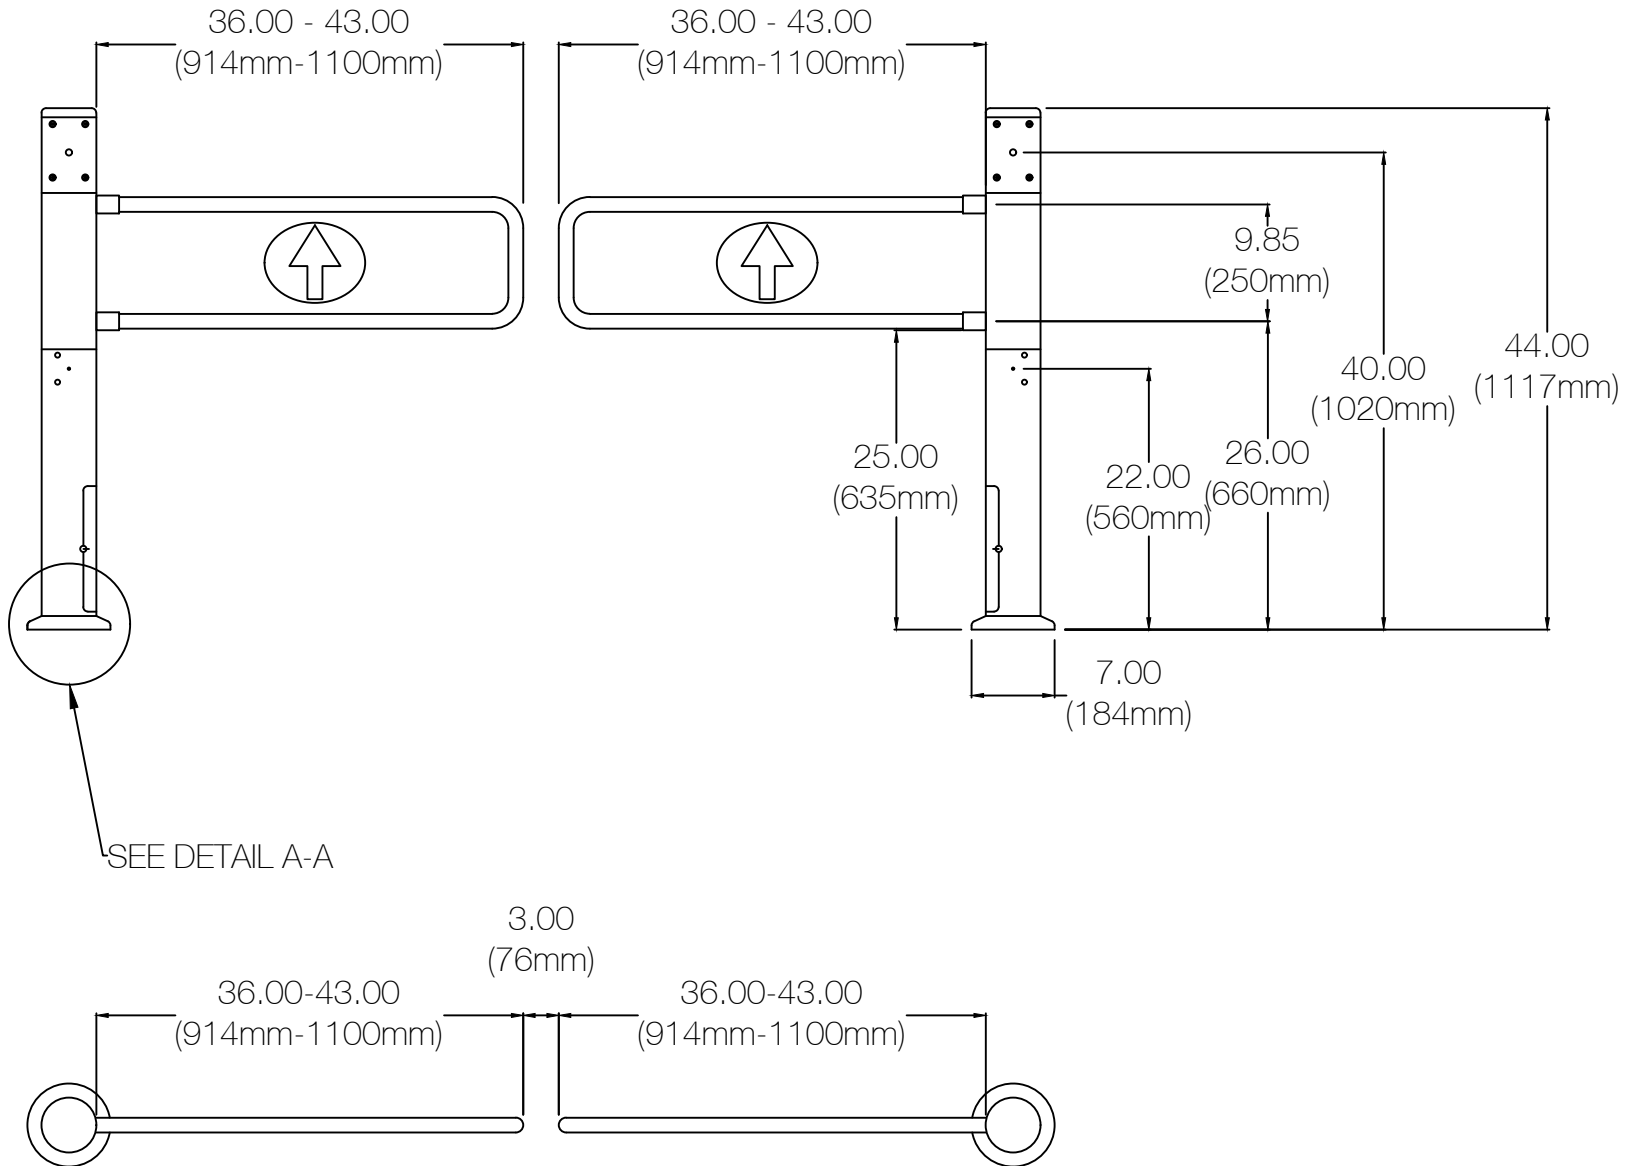

SIZE: A2

PART NO:

REV: 0

AUTO GATE 5000 SERRIES

DRAWN GADP :	DATE: 09/JUL/2020
CHECKED GUENTER:	DATE:
APPROVED PERRY	DATE:

ALL DIMENSIONS SHOWN IN INCHES & MM.

SHEET:

1 OF 2

SEE DETAIL A-A

SLOTS FOR FIXING THE GATE TO THE FLOOR

HOLES FOR CABLE FEED

ENTRANCE DIRECTION

FRONT AUTOMATIC GATE

**TURNSTILE SECURITY SYSTEM INC**

40 ERIN PARK DRIVE  
ERIN, ON NOB 1T0  
TELL: (519)833-9494  
TOLL FREE: (888)371-7922

MODEL:  
AUTO GATE 5000 SERRIES  
ASSY NAME:

MATERIAL:

RAW MATERIAL SIZE:

PART/ASSY NAME:

SIZE: A2

PART NO:

REV: 0

AUTO GATE 5000 SERRIES  
DETAIL A-A

DRAWN GADP : DATE: 09/JUL/2020

CHECKED GUENTER: DATE:

APPROVED PERRY DATE:

ALL DIMENSIONS SHOWN IN INCHES & MM.  
SHEET:  
1 OF 2