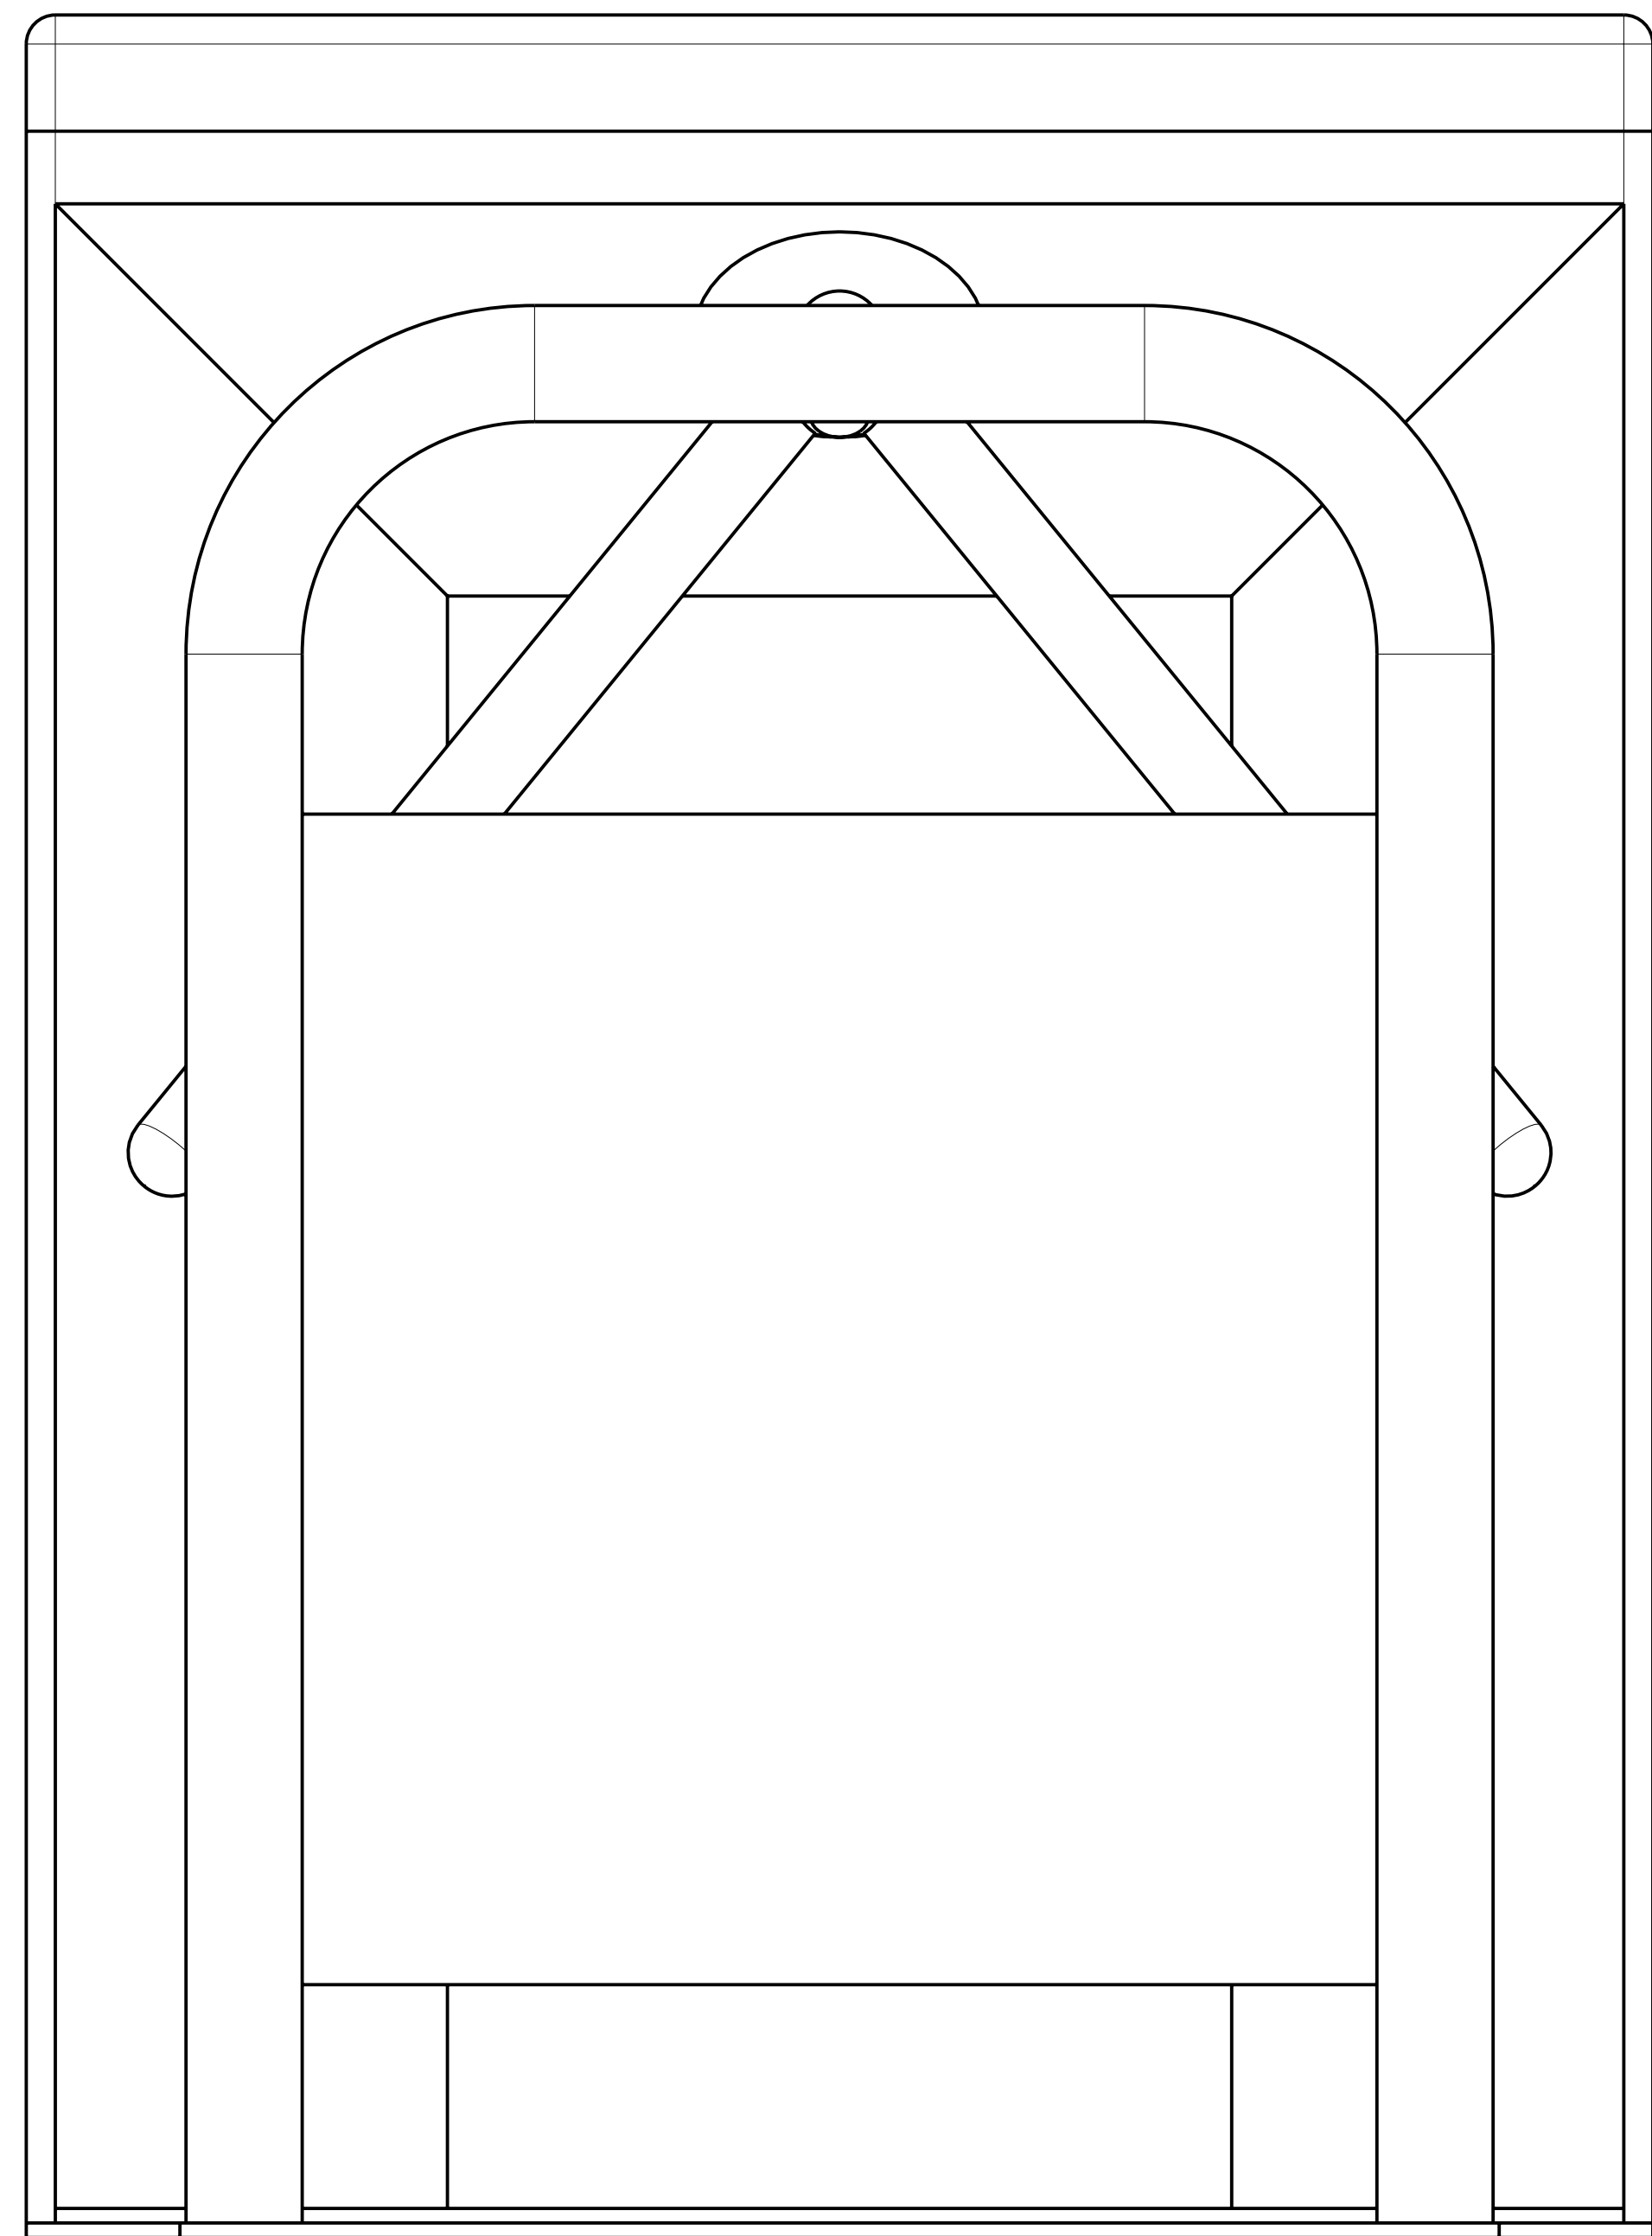

SCALE 0.400

DET	PART NO	QTY	DESCRIPTION	MANUFACTURER PART NO	MANUFACTURER
8	SUPPORT_ROD	2			
7	SS_TOP_COVER	1			
6	SPINDLE	1			
5	SIDE_PLATE	1			
4	SIDE_PIPE	1			
3	CABINET	1			
2	BOT_PLATE	1			
1	ARM	3			

	22-Aug-03	TURNSTILE SECURITY SYSTEMS INC
X	22-Aug-03	
ALL DIMENSIONS IN INCHES		
E	3-ARM_ASY_MOD1	
	SCALE 0.090	SHEET 1 OF 3

SCALE 0.500

	22-Aug-03	TURNSTILE SECURITY SYSTEMS INC
X	22-Aug-03	
		ALL DIMENSIONS IN INCHES
E		3-ARM_ASY_MOD1
	SCALE 0.083	SHEET 2 OF 3

	25-Aug-03	TURNSTILE SECURITY SYSTEMS INC
X	25-Aug-03	
ALL DIMENSIONS IN INCHES		
E	3-ARM_ASY_MOD1	
	0.350	3 OF 3