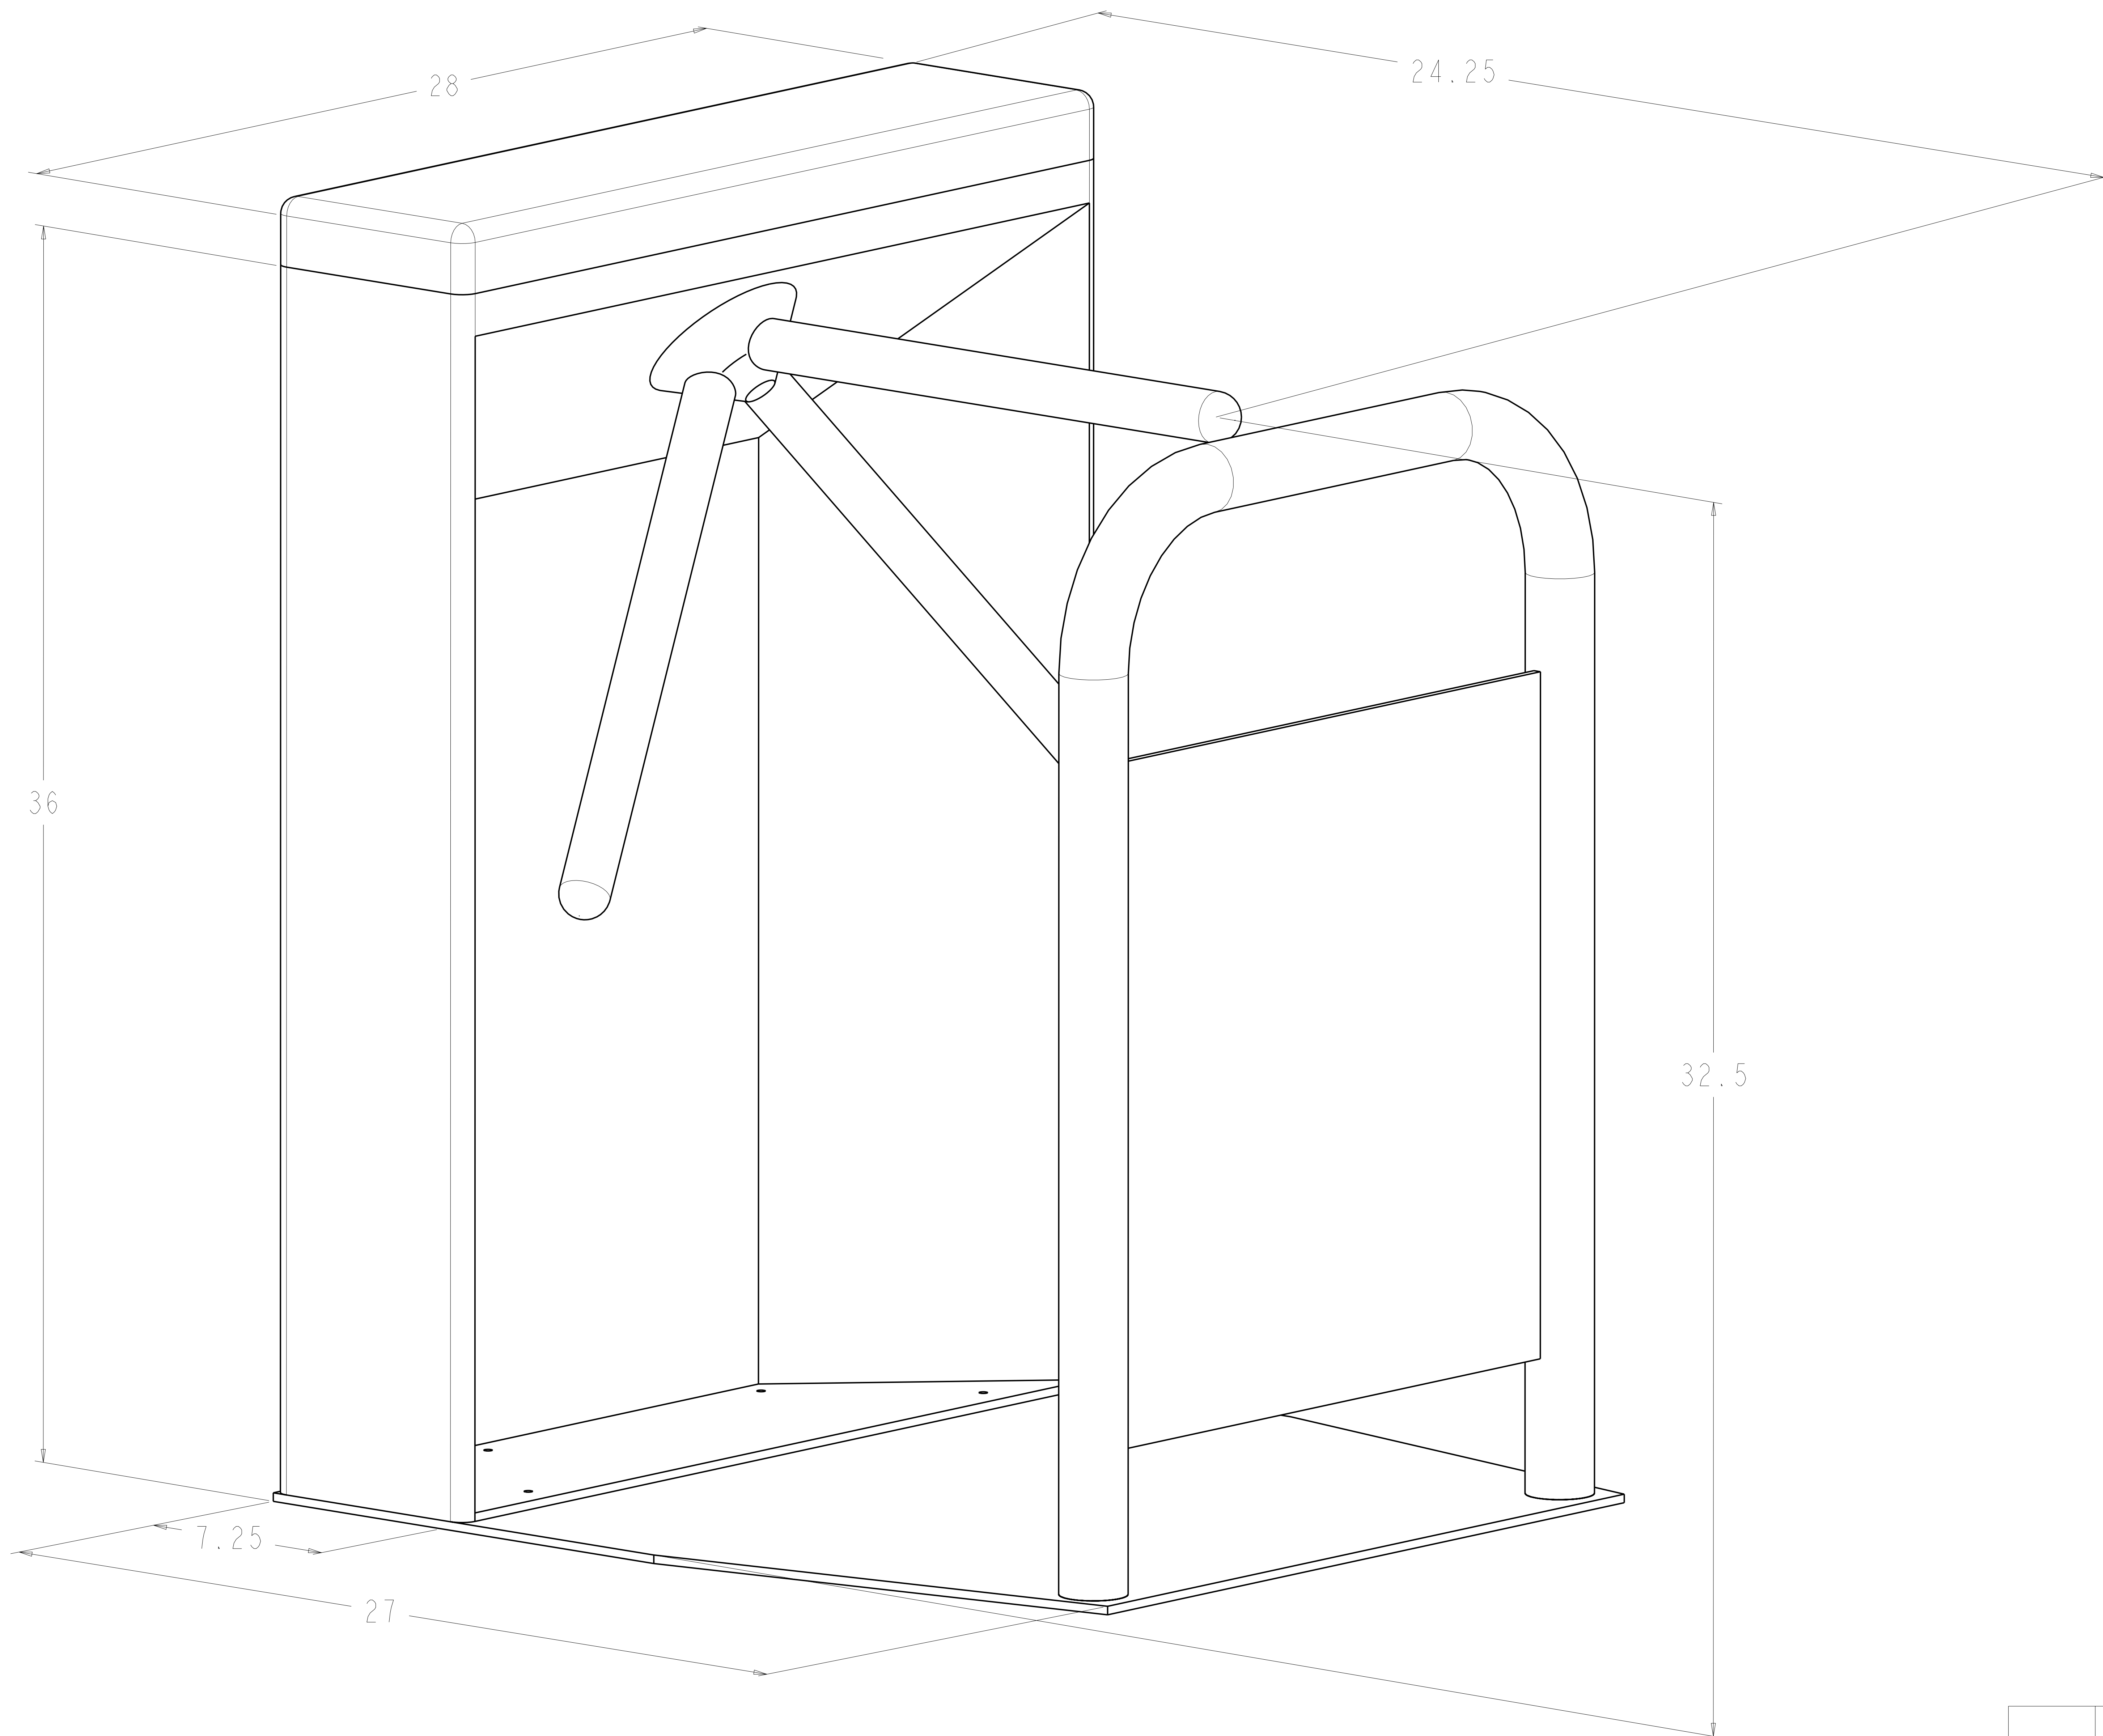

SCALE 0.400

DET	PART NO	QTY	DESCRIPTION	MANUFACTURER PART NO	MANUFACTURER
8	SUPPORT_ROD	2			
7	SS_TOP_COVER	1			
6	SPINDLE	1			
5	SIDE_PLATE	1			
4	SIDE_PIPE	1			
3	CABINET	1			
2	BOT_PLATE	1			
1	ARM	3			

	22-Aug-03	TURNSTILE SECURITY SYSTEMS INC
X	22-Aug-03	
ALL DIMENSIONS IN INCHES		
E	3-ARM_ASY_MOD1	
	SCALE 0.090	SHEET 1 OF 3

SCALE 0.500

	22-Aug-03	TURNSTILE SECURITY SYSTEMS INC
X	22-Aug-03	
		ALL DIMENSIONS IN INCHES
E		3-ARM_ASY_MOD1
	SCALE 0.083	SHEET 2 OF 3

	25-Aug-03	TURNSTILE SECURITY SYSTEMS INC
X	25-Aug-03	
ALL DIMENSIONS IN INCHES		
E	3-ARM_ASY_MOD1	
	0.350	3 OF 3