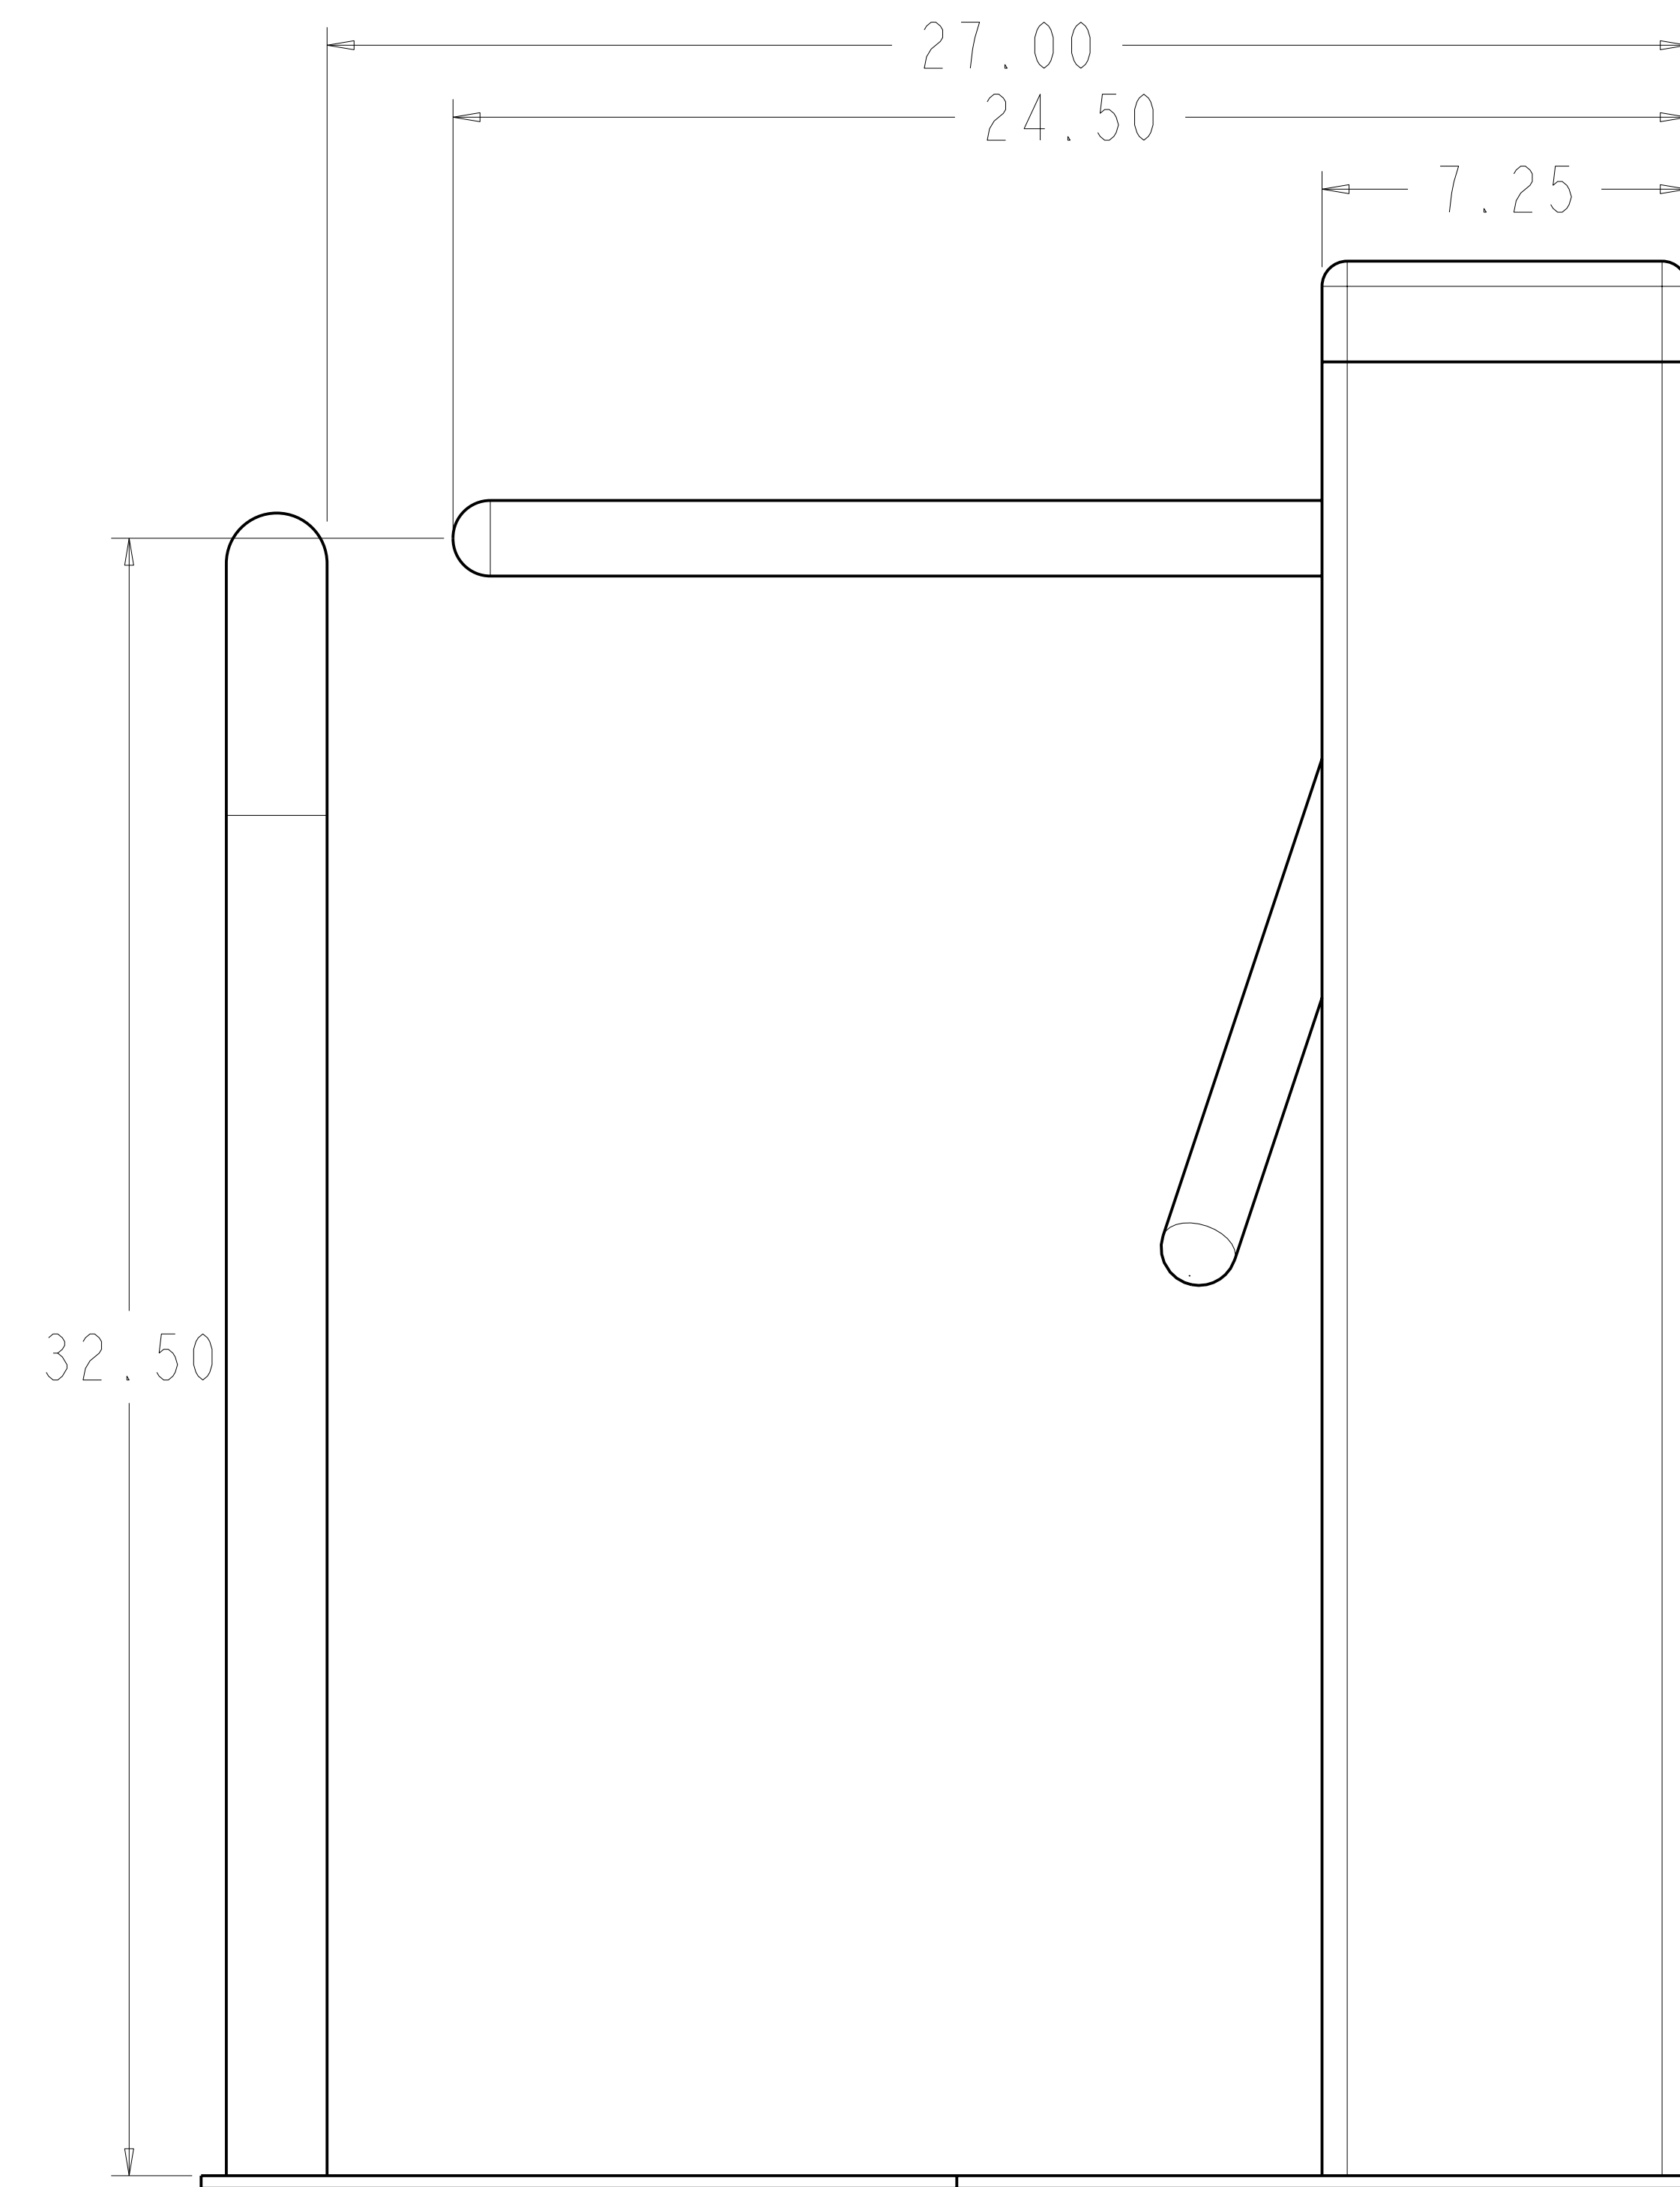

SCALE 0.400

DET	PART NO	QTY	DESCRIPTION	MANUFACTURER PART NO	MANUFACTURER
8	SUPPORT_ROD	2			
7	SS_TOP_COVER	1			
6	SPINDLE	1			
5	SIDE_PLATE	1			
4	SIDE_PIPE	1			
3	CABINET	1			
2	BOT_PLATE	1			
1	ARM	3			

	22-Aug-03	TURNSTILE SECURITY SYSTEMS INC
X	22-Aug-03	
ALL DIMENSIONS IN INCHES		
E	3-ARM_ASY_MOD1	
	SCALE 0.090	SHEET 1 OF 3

SCALE 0.500

	22-Aug-03	TURNSTILE SECURITY SYSTEMS INC
X	22-Aug-03	
		ALL DIMENSIONS IN INCHES
E		3-ARM_ASY_MOD1
	SCALE 0.083	SHEET 2 OF 3

	25-Aug-03	TURNSTILE SECURITY SYSTEMS INC
X	25-Aug-03	
ALL DIMENSIONS IN INCHES		
E	3-ARM_ASY_MOD1	
	0.350	3 OF 3