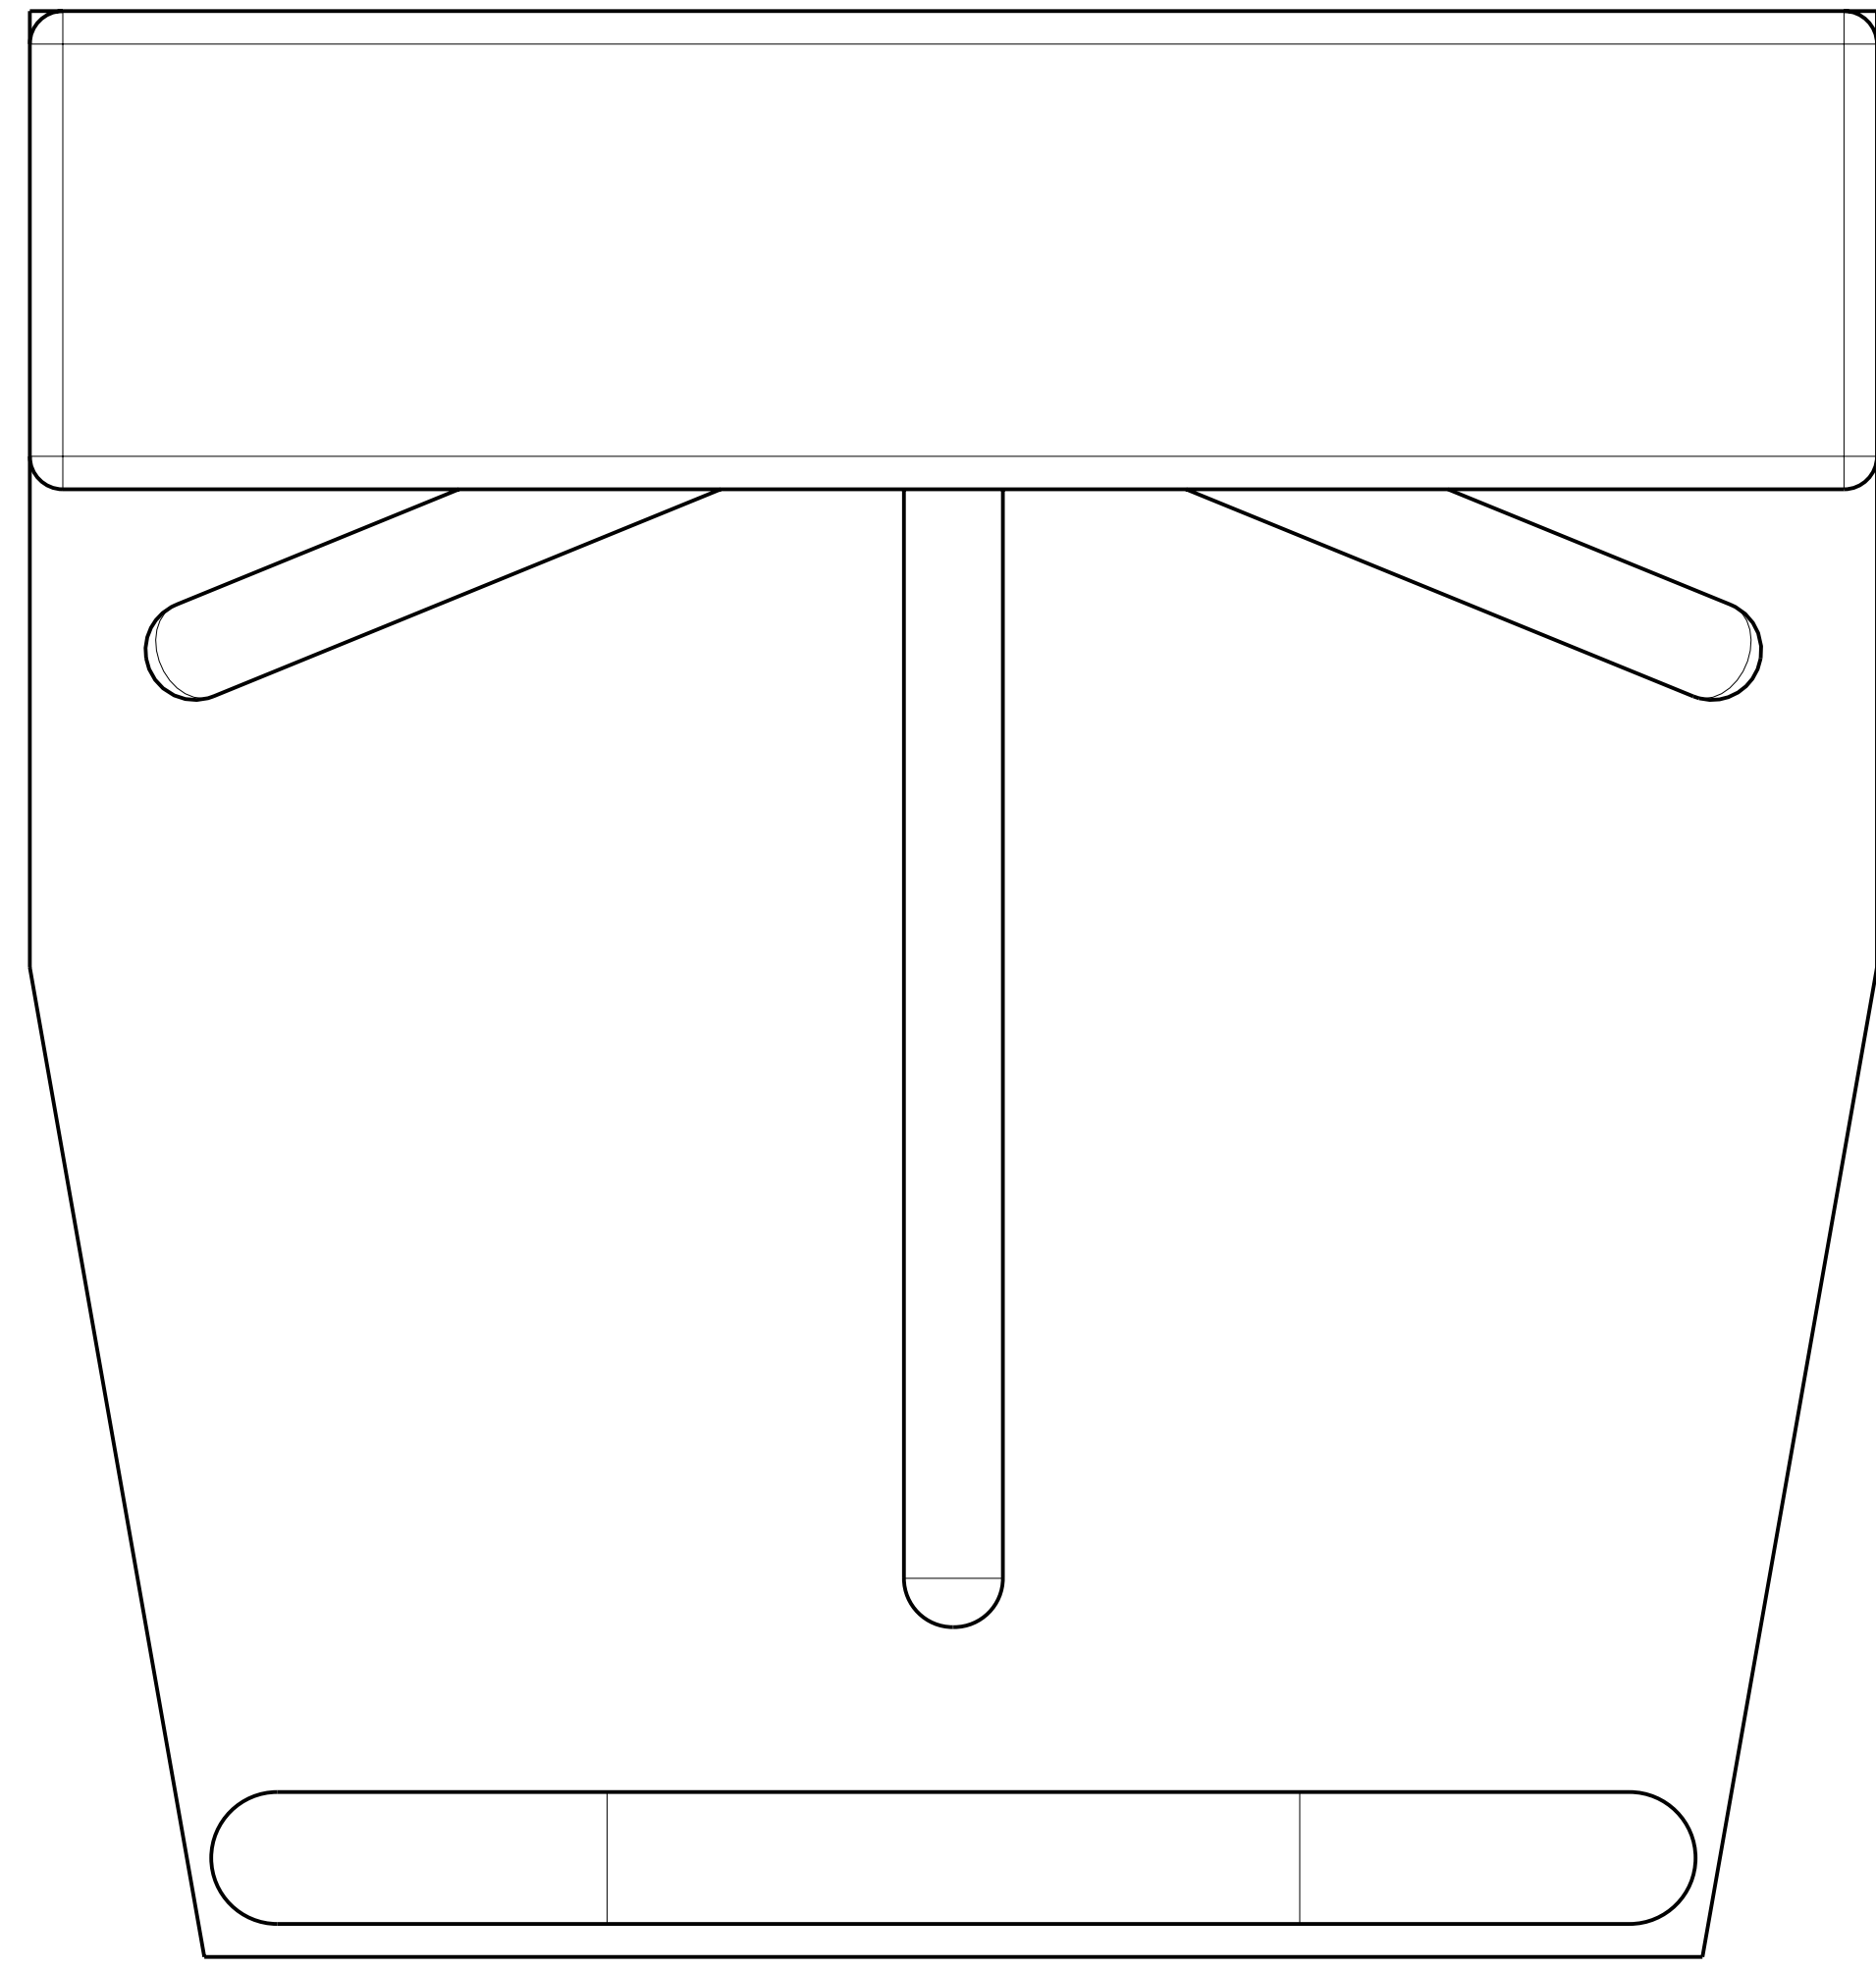

SCALE 0.400

DET	PART NO	QTY	DESCRIPTION	MANUFACTURER PART NO	MANUFACTURER
8	SUPPORT_ROD	2			
7	SS_TOP_COVER	1			
6	SPINDLE	1			
5	SIDE_PLATE	1			
4	SIDE_PIPE	1			
3	CABINET	1			
2	BOT_PLATE	1			
1	ARM	3			

	22-Aug-03	TURNSTILE SECURITY SYSTEMS INC
X	22-Aug-03	
ALL DIMENSIONS IN INCHES		
E	3-ARM_ASY_MOD1	
	SCALE 0.090	SHEET 1 OF 3

SCALE 0.500

	22-Aug-03	TURNSTILE SECURITY SYSTEMS INC
X	22-Aug-03	
		ALL DIMENSIONS IN INCHES
E		3-ARM_ASY_MOD1
	SCALE 0.083	SHEET 2 OF 3

	25-Aug-03	TURNSTILE SECURITY SYSTEMS INC
X	25-Aug-03	
ALL DIMENSIONS IN INCHES		
E	3-ARM_ASY_MOD1	
	0.350	3 OF 3